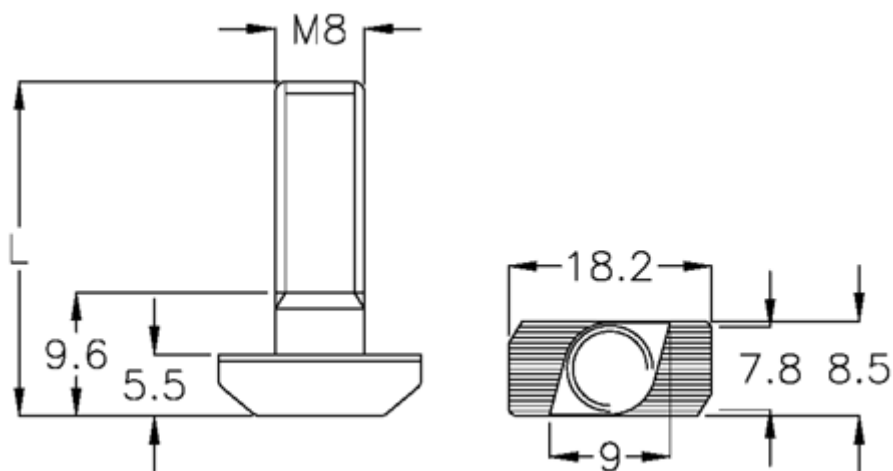

Article number: 0581421006

Description: Hepco MCS 1-242-1006 T-Bolt M8x45L

Measures

L = 45
Weight (kg) = 0.02